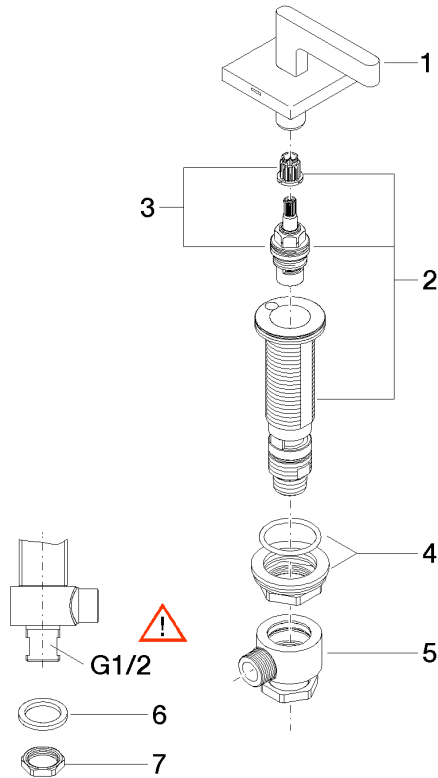

Deck valve anti-clockwise closing cold - Dark Chrome

CL.1

20 000 716

- hole diameter 32 mm
- rosette 60 x 60 mm
- with cold marking

Fits: CL.1, CYO

	Dark Chrome	20 000 716-19
	Chrome	20 000 716-00
	Brushed Platinum	20 000 716-06
	Brushed Durabronze (23kt Gold)	20 000 716-28
	Brushed Champagne (22kt Gold)	20 000 716-46
	Champagne (22kt Gold)	20 000 716-47
	Brushed Dark Platinum	20 000 716-99

20 000 716

mm [inches]

Flow rate chart

20 000 716

Parts for other finishes can be found here: [Chrome](#)

Spare parts list

No.	Item Number	Name	Quantity used	Delivery time
1	90 20 70 057 01-19	handle (cold)	1	20
2	04 17 11 058 32 90	side panel	1	2
3	90 90 03 132 00 90	top	1	2
4	04 23 10 032 78 90	fixing set	1	2
5	04 17 11 023 10 90	distributor	1	2
6	09 30 11 059 90	disc	1	2
7	09 23 10 012 90	nut	1	2